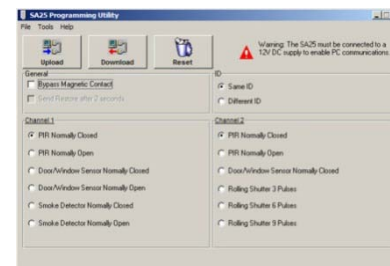

Wireless sensors

Rosslare provides a complete solution for all of your intrusion
and access control systems. www.rosslare.com

Rosslare is an established player in the intrusion detection
and access control industry. All our intrusion detection and
access control products are designed for reliability and performance.

They are made of high quality materials based on innovative manu-

- Door / Window magnetic contacts
- Long life lithium battery
- Easy to install and operate in a wide range of residential and commercial environments
- SA-32 – smallest recessed door contact
- SA-32S – available with shock sensor
- One auxiliary hardwire input (SA-02)
- 2 programmable auxiliary hardwire inputs (SA-25)
- Programming Software (SA-25)