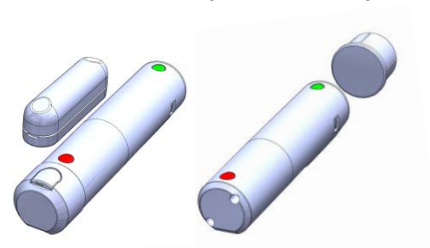

Wireless sensors

Rosslare provides a complete solution for all of your intrusion
and access control systems. www.rosslare.com

Rosslare is an established player in the intrusion detection
and access control industry. All our intrusion detection and
access control products are designed for reliability and performance.

They are made of high quality materials based on innovative manu-

- Door / Window magnetic contacts
- Long life lithium battery
- Easy to install and operate in a wide range of residential and commercial environments
- SA-32 – smallest recessed door contact
- SA-32S – available with shock sensor
- One auxiliary hardwire input (SA-02)
- 2 programmable auxiliary hardwire inputs (SA-25)
- Programming Software (SA-25)

SA-32/S